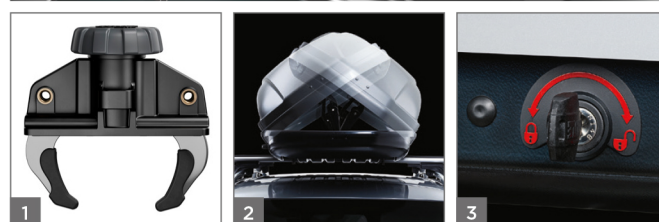

## Thule Touring M (200) 6342T / 6342B

Functional roof box line for all your needs.

1. Patented FastClick quick-mount system with integrated torque indicator for simple, secure fixing.
2. DualSide opening for convenient mounting, loading and unloading.
3. Central locking system provides maximum safety. The grip-friendly Thule Comfort key can only be removed if all locking points are securely closed.
4. Available in exclusive black glossy or in extravagant titan aeroskin colour.

THULE NUMBER	EAN CODE	ALIAS NUMBER
634200	402253012256	6342T (Titan Aeroskin)
634201	402253012263	6342B (Glossy Black)

**EXTERNAL DIMS (L X W X H)**  
175 x 82 x 45 cm

PRODUCT WEIGHT	PRODUCT VOLUME	LOAD CAPACITY
15 kg	400 L	50 kg